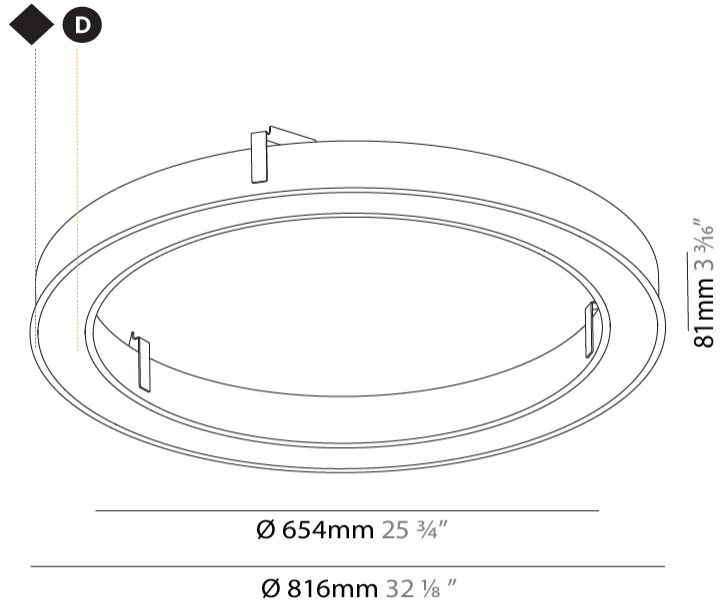

GENERAL

Series: Glorious
Subseries: Glorious Slim
Brand: Prolicht
Division: Architectural
Mounting Type: Recessed
Mounting Location: Ceiling
Subcategory: Ambient

PHYSICAL

Shape: Round
Diameter (mm): 816
Diameter (in): 32 1/8
Height (mm): 81
Height (in): 3 3/16
Min. Recessing Depth (mm): 120
Min. Recessing Depth (in): 4 3/4
Light Distribution: Direct
Weight (kg): 6.755
Weight (lbs): 14.89
Diffuser: PMMA - Opal or Micro-Prism
Fixture Finish: SSR / BKV / CWI / CRY / HAB / LAG / UFT / ITA / RUA / RUR / MIC / FTG / MYG / TWT / LOD / PUS / FRO / FUP / KIA / POP / BLS / SPG / MEY / GOH / GUM / CHC / COM / ABZ / JAG / OBR / MOS / ROR
Fixture Material: Aluminum
Cut-out Measurements: 807mm / 31 3/4" x 663mm / 26 1/8"

807mm x 663mm
31 3/4" x 26 1/8"

120mm
4 3/4"

10 - 30mm
3/8" - 1 1/8"

GLORIOUS SLIM RECESSED

A35443-

base number LED Dimming Color Temperature Finishes (Diamond) Diffuser Options

- To build a product code in our configurator select the specify button on the base model # product page
- To build a manual product code on this datasheet choose from the options listed below in blue font and add the suffix to the base model #

GENERAL

Series: Glorious
 Subseries: Glorious Slim
 Brand: Prolicht
 Division: Architectural
 Mounting Type: Recessed
 Mounting Location: Ceiling
 Subcategory: Ambient

PHYSICAL

Shape: Round
 Diameter (mm): 1566
 Diameter (in): 61 ⁵/₈
 Height (mm): 81
 Height (in): 3 ³/₁₆
 Min. Recessing Depth (mm): 120
 Min. Recessing Depth (in): 4 ³/₄
 Light Distribution: Direct
 Weight (kg): 14.042
 Weight (lbs): 30.96
 Diffuser: PMMA - Opal or Micro-Prism
 Fixture Finish: SSR / BKV / CWI / CRY / HAB / LAG / UFT / ITA / RUA / RUR / MIC / FTG / MYG / TWT / LOD / PUS / FRO / FUP / KIA / POP / BLS / SPG / MEY / GOH / GUM / CHC / COM / ABZ / JAG / OBR / MOS / ROR
 Fixture Material: Aluminum