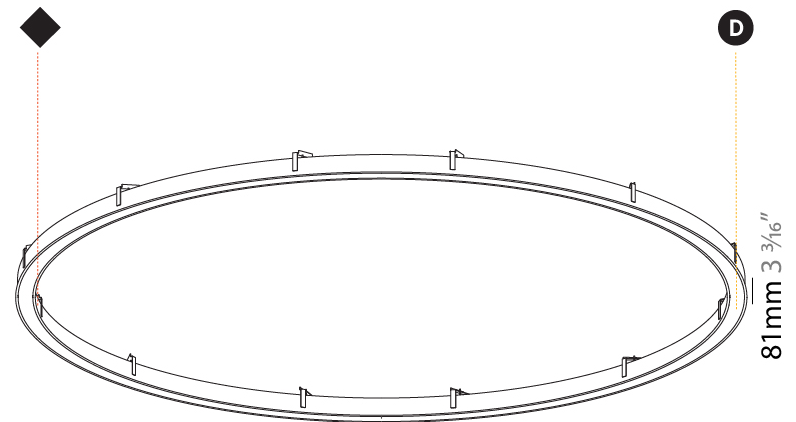

GENERAL

Series: Glorious
Subseries: Glorious Slim
Brand: Prolicht
Division: Architectural
Mounting Type: Recessed
Mounting Location: Ceiling
Subcategory: Ambient

PHYSICAL

Shape: Round
Diameter (mm): 5216
Diameter (in): 205 ³ / ₈
Height (mm): 81
Height (in): 3 ³ / ₁₆
Min. Recessing Depth (mm): 120
Min. Recessing Depth (in): 4 ³ / ₄
Light Distribution: Direct
Weight (kg): 47.924
Weight (lbs): 106.00
Diffuser: PMMA - Opal or Micro-Prism
Fixture Finish: SSR / BKV / CWI / CRY / HAB / LAG / UFT / ITA / RUA / RUR / MIC / FTG / MYG / TWT / LOD / PUS / FRO / FUP / KIA / POP / BLS / SPG / MEY / GOH / GUM / CHC / COM / ABZ / JAG / OBR / MOS / ROR
Fixture Material: Aluminum
Cut-out Measurements: 5207mm / 205" x 5063mm / 199 5/16"

Ø 5054mm 199"

Ø 5216mm 205 ³/₈ "

5207mm x 5063mm
205" x 199 ⁵/₁₆ "

120mm
4 ³/₄ "

10 - 30mm
³/₈ " - 1 ³/₁₆ "

GLORIOUS COLOR FINISH CHART

PROJECT _____
 TYPE _____
 SPECIFIER _____
 QUANTITY _____
 DATE _____