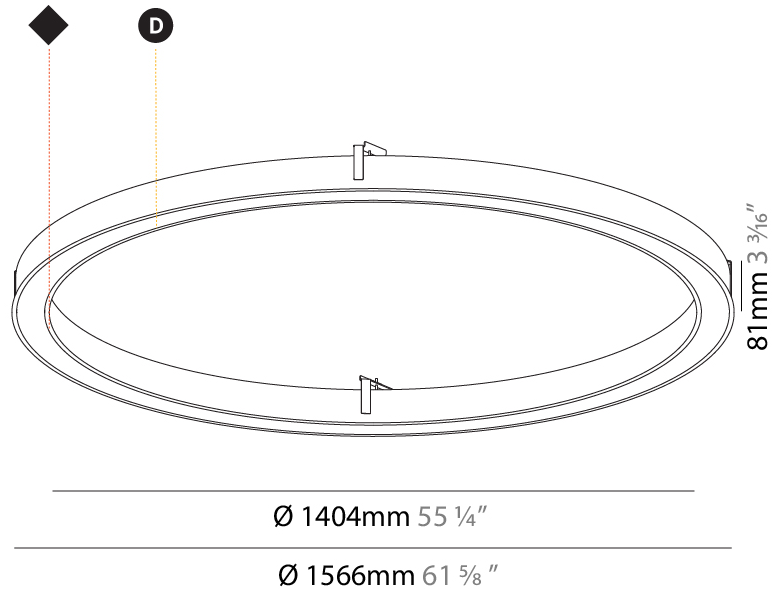

GENERAL

Series: Glorious
Subseries: Glorious Slim
Brand: Prolicht
Division: Architectural
Mounting Type: Recessed
Mounting Location: Ceiling
Subcategory: Ambient

PHYSICAL

Shape: Round
Diameter (mm): 1566
Diameter (in): 61 ⁵/₈
Height (mm): 81
Height (in): 3 ³/₁₆
Min. Recessing Depth (mm): 120
Min. Recessing Depth (in): 4 ³/₄
Light Distribution: Direct
Weight (kg): 14.042
Weight (lbs): 30.96
Diffuser: PMMA - Opal or Micro-Prism
Fixture Finish: SSR / BKV / CWI / CRY / HAB / LAG / UFT / ITA / RUA / RUR / MIC / FTG / MYG / TWT / LOD / PUS / FRO / FUP / KIA / POP / BLS / SPG / MEY / GOH / GUM / CHC / COM / ABZ / JAG / OBR / MOS / ROR
Fixture Material: Aluminum

ELECTRICAL

Lamp Type: LED (Zhaga Standard)
Input Wattage (W): 112
Total Output Wattage (W): 96
Dimming: Tri-Mode (Non-Dimming and Phase Dimming (120Vac only) and 0-10V Dimming)
Driver Included: Yes
Driver Location: Integrated
Driver Type: Constant Current - Universal
Driver Class: Class 2
Input Voltage (V): 120 - 277
Constant Current (MA): 350

LED

Color Temperature (°K): 3000 / 3500 / 4000
Max. Delivered Lumen (lm): 13580 / 13857 / 14140
CRI: >80 CRI
Efficiency (%): 0.884
Lamp Life (hrs): 50000

OPTICAL

RATINGS AND CERTIFICATIONS

Certified By: Certified for North American Standards
IP rating: IP20

1557mm x 1413mm
61 ⁵/₁₆" x 55 ⁵/₁₆"

120mm
4 ³/₄"

10 - 30mm
³/₈" - 1 ³/₁₆"